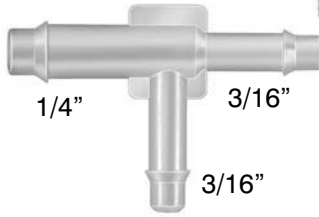

**12934**

Connector  
3/8" x 3/8"

UNIT PACKAGE: 10

**18835**

(E1ZE-9E499-EA)  
Nylon

Emission Harness  
Connector  
Ford

UNIT PACKAGE: 25

1/8" All Ends

**12924**

Tee

UNIT PACKAGE: 10

3/16" 3/16"  
1/8"

**12926**

Tee

UNIT PACKAGE: 10

1/8" 1/8"  
1/4"

**12917**

Tee

UNIT PACKAGE: 10

3/16" All Ends

**12918**

Tee

UNIT PACKAGE: 10

1/4" 3/16"  
3/16"

**12919**

Tee

UNIT PACKAGE: 10

1/4" All Ends

**17629**

Tee

UNIT PACKAGE: 10

1/4" 1/4"  
3/16"