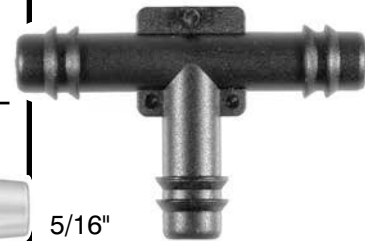

**12921**

Tee

UNIT PACKAGE: 10

1/4" 3/8"  
3/8"

**12922**

Tee

UNIT PACKAGE: 10

5/16" All Ends