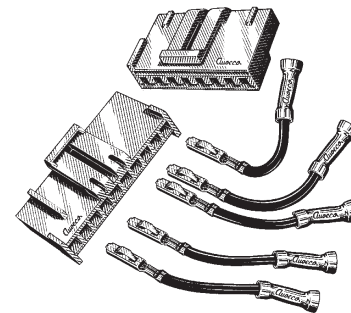

UNIT PACKAGE: 1

**19661**

(Not Supplied By O.E.M.)

Blower Motor Resistor
Harness Connector
Fits Resistors F1CZ-19A706-A
& F7CZ-19A706-AA
One Connector Had One Each Of
8" Long 20 Ga., 16 Ga., 14 Ga. &
12 Ga. GXL Wire Leads.
The Other Connector Has
One 8" Long 12" Ga. GXL Wire Lead.
Ford Escort & Tracer
1991-On

UNIT PACKAGE: 1

**20549**(Not Supplied
By O.E.M.)Radiator Cooling
Fan Motor
Harness Connector
Fits Fan & Shroud Assemblies
F4DZ-8C607B & F5CA-8C607A
Ford Contour, Continental, Escort,
Mystique, Sable & Taurus
1997 - 90

UNIT PACKAGE: 1

**17617**(Not Supplied
By O.E.M.)
GrayEngine Cooling Fan
Motor Switch
Harness Connector
Fits Switch E43Z-8B607-A
Ford 1984-On

UNIT PACKAGE: 1

**20277**(Not Supplied
By O.E.M.)Heater/Air Cond.
Fan Speed Switch
Harness Connector
Two 12 Ga., One 14 Ga.
& One 16 Ga. Leads
Fits Switches E6DZ-A, E9SZ-A,
F2DZ-A & F2UZ-19986A,B
Ford Cougar, E Van,
Mustang, Sable, Taurus
& T-Bird
1986 - On

UNIT PACKAGE: 1

**17619**

(E4FZ-8C290-A)

Engine Cooling Fan
Harness Connector Wiring Kit
Ford 4 Cyl. (2.3 Eng.)
With Air Conditioning
1983-On

UNIT PACKAGE: 1

**17618**(Not Supplied
By O.E.M.)
BlackEngine Cooling Fan
Motor Switch
Harness Connector
Fits Switches E5SZ-8B607-A
& E4FZ-8B607-A
Ford 1984-On