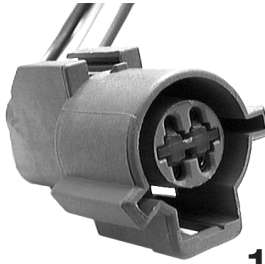

FORD SOCKET ASSY. & HARNESS CONNECTORS

Use with butt connectors on pages 137 - 149 • Illustrations Not Actual Size

18216
(Not Supplied
By O.E.M.
Gray Shell)

Exhaust Oxygen Sensor
Harness Connector
Fits Sensors F0TZ-9F472-A & C,
F09Z-9F472-A & C,
F1SZ-9F472-A & F1UZ-9F472-C
Ford: 1995-89

UNIT PACKAGE: 1

17662
(Not Supplied
By O.E.M.)

EGR Sensor Harness Connector
Fits Sensor E6AZ-9J460-A
Ford Escort, Lynx, Sable & Taurus
1988-On

UNIT PACKAGE: 1

17622
(Not Supplied
By O.E.M.)

Fuel Pump
Relay Assembly
Harness Connector
Fits Relay Assembly
E3FZ-9345-B
Ford 1983-On

UNIT PACKAGE: 1

18215
(Not Supplied
By O.E.M.
Black Shell)

Exhaust Oxygen Sensor
Harness Connector
Fits Sensors F0SZ-9F472-A & B,
F0TZ-9F472-B & E, F02Z-9F472-C
& F03Z-9F472-A
Ford 1995-89

UNIT PACKAGE: 1

17621
(Not Supplied
By O.E.M.)

Windshield Washer
Pump Harness Connector
Fits Pumps E0AZ-17664-A &
E30Z-17664-A
Ford 1968-On

UNIT PACKAGE: 1

20842
(Not Supplied By O.E.M.)

Fuel Injectors Harness Connector
One 16 Ga. & One
18 Ga. Wire Leads
With Oval Injector Connectors
Ford 1999 - On