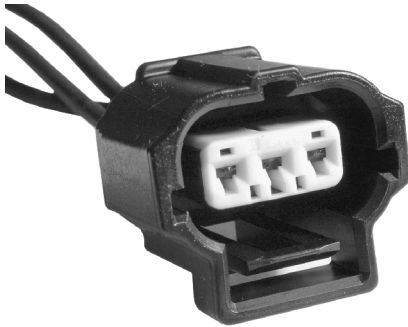

# FORD SOCKET ASSY. & HARNESS CONNECTORS

Use with butt connectors on pages 137 - 149 • Illustrations Not Actual Size

**18218**  
(Not Supplied  
By O.E.M.)

Alternator Harness Connector  
Ford Aerostar, Tempo, Topaz, Taurus & Sable w/6 Cyl.  
Eng. & 75 Amp. Alt. 1989-On  
4 Cyl. Eng. 1985-On

UNIT PACKAGE: 1

**11437**

Dimmer Switch  
Harness Connector  
Ford & Chrysler

UNIT PACKAGE: 10

**20851**  
(1U2Z-14S411-TA, WPT118)

Alternator Harness Connector  
Three 14 Ga. Wire Leads  
Ford 1996 - On

UNIT PACKAGE: 1

**13644**

Right Angle Pigtail  
General Purpose  
11-1/2" Wire Lead For .160 Stud  
Ford

UNIT PACKAGE: 10

**20838**  
(Not Supplied By O.E.M.)

Alternator Harness Connector  
Two 16 Ga. Wire Leads  
100 Amp Alternator  
Ford 1990 - 75