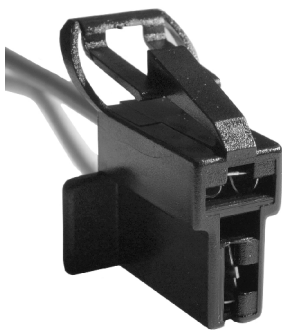

# FORD SOCKET ASSY. & HARNESS CONNECTORS

Use with butt connectors on pages 137 - 149 • Illustrations Not Actual Size

**18218**  
(Not Supplied  
By O.E.M.)

Alternator Harness Connector  
Ford Aerostar, Tempo, Topaz, Taurus & Sable w/6 Cyl.  
Eng. & 75 Amp. Alt. 1989-On  
4 Cyl. Eng. 1985-On

UNIT PACKAGE: 1

**11437**

Dimmer Switch  
Harness Connector  
Ford & Chrysler

UNIT PACKAGE: 10

**20851**  
(1U2Z-14S411-TA, WPT118)

Alternator Harness Connector  
Three 14 Ga. Wire Leads  
Ford 1996 - On

UNIT PACKAGE: 1

**13644**

Right Angle Pigtail  
General Purpose  
11-1/2" Wire Lead For .160 Stud  
Ford

UNIT PACKAGE: 10

**20838**  
(Not Supplied By O.E.M.)

Alternator Harness Connector  
Two 16 Ga. Wire Leads  
100 Amp Alternator  
Ford 1990 - 75