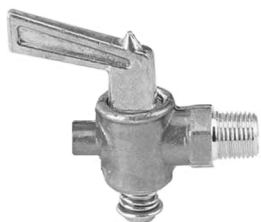

# BRASS FITTINGS

## Drain Cocks and Valves

External Seat  
(Brass)

Auveco Part No.	Pipe Thread	Unit Pkg.
370	1/8"	5
371	1/4"	5
372	3/8"	5

Compression Line  
(Brass)

Auveco Part No.	Tube Size	Unit Pkg.
385	1/4"	3

Angle Bib Drain  
(Brass)

Auveco Part No.	Pipe Thd.	A	Unit Pkg.
374	1/4"	1-11/16"	5

Ground Plug Drain  
(Brass)

Auveco Part No.	Pipe Thread	Unit Pkg.
405	1/8"	5
406	1/4"	5

Female Pipe  
Ground Plug Line  
(Brass)

Auveco Part No.	Pipe Thread	Unit Pkg.
399	1/8"	3
401	1/4"	3

Compression Line  
Ground Plug  
(Brass)

Auveco Part No.	Tube Size	Unit Pkg.
389	5/16"	3

SAE Angle  
(Brass)

Auveco Part No.	Tube Size	Pipe Thd.
395	1/4"	1/8"
398	3/8"	1/4"

UNIT PACKAGE: 3

Multiple Shut-Off Valves  
Stem Short  
(Brass)