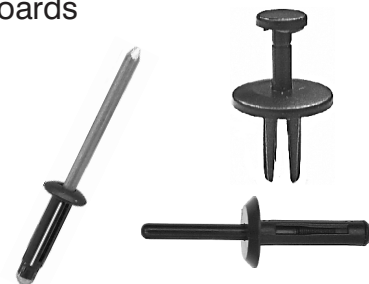

**BODY HARDWARE MASTER ASSORTMENTS**

Assortments Based On DB-425 Display Boards

**6604BHM**

Push-Type Retainers  
24 Varieties, 445 Pieces

Contains the following  
Auveco part numbers:  
14260, 14753, 14992, 14997,  
16000, 16858, 17057, 17143,  
17144, 17267, 17379, 17472,  
17632, 18119, 18888, 19118,  
19239, 19739, 20335, 20348,  
20349, 20869, 20908 & 20955

**6605BHM**

Push-Type Retainers  
24 Varieties, 492 Pieces

Contains the following  
Auveco part numbers:  
12757, 13993, 13996, 14010,  
14019, 14020, 17216, 17222,  
18873, 19233, 19246, 19274,  
19422, 19453, 19615, 19639,  
19801, 20247, 20327, 20564,  
20632, 20889, 20931 & 20986

**6606BHM**

Push-Type Retainers, Nylon Rivets  
& Specialty Rivets  
24 Varieties, 680 Pieces

Contains the following  
Auveco part numbers:  
12567, 12652, 13748, 13750,  
13751, 13753, 13755, 14011,  
14023, 14127, 16834, 16864,  
17006, 17121, 17410, 17615,  
17639, 18108, 18167, 18353,  
18461, 19376, 20629 & 20741

**6609BHM**

Phillips Oval Head,  
Phillips Pan Head &  
Specialty Tapping Screws  
(Chrome & Zinc)  
24 Varieties, 2,400 Pieces

Contains the following  
Auveco part numbers:  
1423, 1483, 1717, 1794, 1796,  
1799, 1940, 1943, 2027, 2365,  
2366, 2367, 2710, 2713, 2728,  
2730, 2731, 3079, 3090, 9603,  
9605, 12095, 15172 & 19777