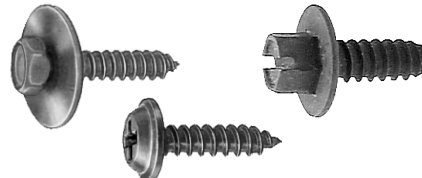

**6609BHM**

Phillips Oval Head,  
Phillips Pan Head &  
Specialty Tapping Screws  
(Chrome & Zinc)  
24 Varieties, 2,400 Pieces

Contains the following  
Auveco part numbers:  
1423, 1483, 1717, 1794, 1796,  
1799, 1940, 1943, 2027, 2365,  
2366, 2367, 2710, 2713, 2728,  
2730, 2731, 3079, 3090, 9603,  
9605, 12095, 15172 & 19777

**6610BHM**

Phillips Oval Hd. Sems (Chrome &  
Black Phosphate) & Hex Washer  
Head (Zinc and Zinc & Yellow)  
Tapping Screws  
24 Varieties, 1,825 Pieces

Contains the following  
Auveco part numbers:  
2751, 2772, 2773, 2775, 3466,  
3467, 9611, 9615, 11369, 11450,  
11451, 11455, 11456, 11788,  
11789, 11790, 11791, 11792,  
11914, 15170, 16828, 16960,  
17098 & 17980

**6611BHM**

Phillips Oval Hd. (Black Oxide),  
Phillips Pan Hd. (Black Oxide) &  
Specialty Tapping Screws  
(Black. E-Coat)  
24 Varieties, 2,175 Pieces

Contains the following  
Auveco part numbers:  
10180, 10181, 10182, 11917,  
11921, 11922, 11923, 12799,  
10162, 10164, 10165, 10166,  
10167, 10168, 11086, 11087,  
11088, 11089, 12796, 12797,  
12820, 12957, 16323 & 20259

**6612BHM**

Phillips Flat Top Washer Hd. (Black),  
Hex Head Sems (Black) & Hex  
Slotted Hd. (Black) Tapping Screws  
23 Varieties, 1,750 Pieces

Contains the following  
Auveco part numbers:  
12060, 12213, 12214, 12215,  
12216, 12217, 12218, 12339,  
12351, 12738, 12742, 12953,  
12954, 13026, 15373, 15774,  
15775, 16421, 17459, 17650,  
18340, 18354 & 20455