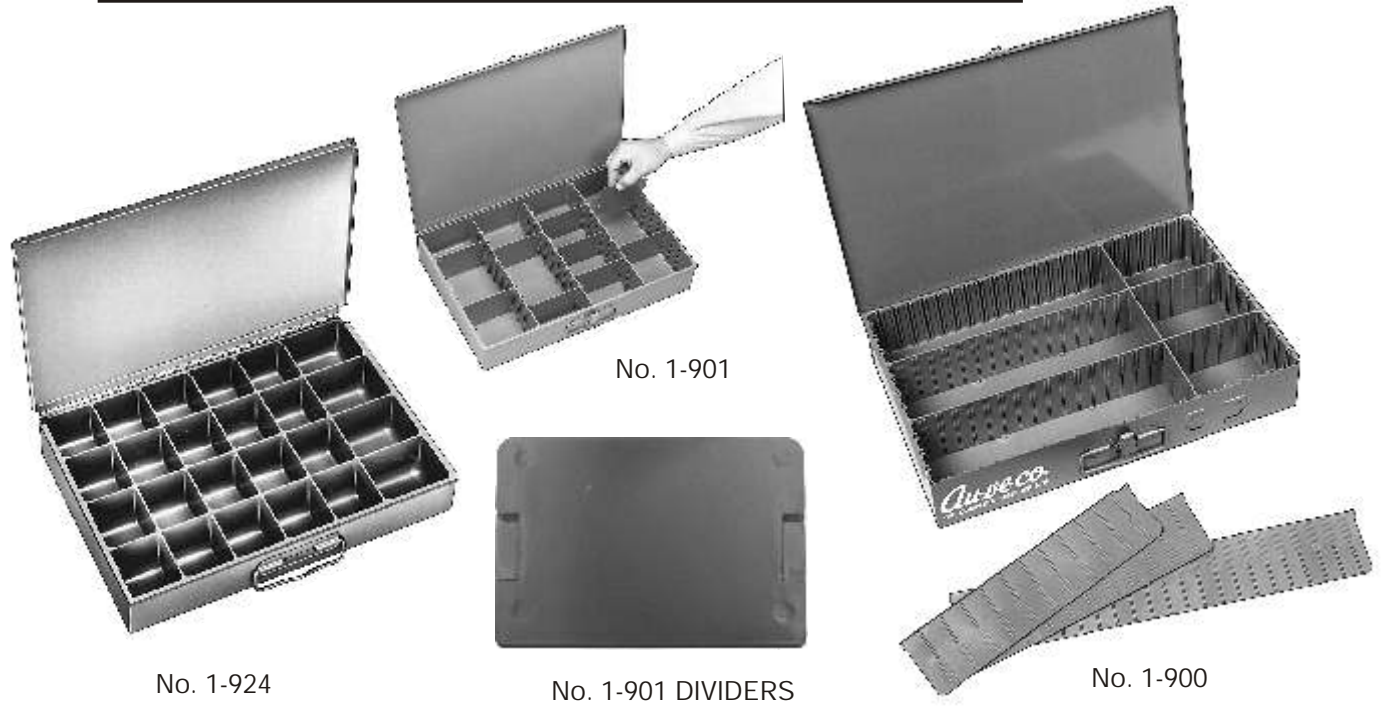

LARGE EMPTY DRAWERS AND CABINETS

4-96 Cabinet & 4 Empty Large Drawers
 (24 Compartment Drawers With Locking Latches).
 20" Wide x 15-3/4" Deep x 14-1/2" High
 Finish: Light Green Enamel
 Drawer Size: 18" Wide x 12" Deep x 3" High

2-96 Empty Cabinet. Will Hold 4 Large Drawers

3-96 Empty Cabinet. Will Hold 2 Large Drawers.
 20" Wide x 15-3/4" Deep x 8" High
 Finish: Light Green Enamel
 Drawer Size: Same As 4-96

Base B-3 for cabinets 2-96, 3-96 and 4-96 is pictured on page 293

Empty Drawers With Locking Latches (18" Wide x 12" Deep x 3" High) Are Available In 12, 16, 20, 21, 24, and 32 Compartment Layouts:

<p>1-900 Adjustable Compartment Empty Drawer with 3 Vertical & 3 Horizontal Dividers</p> <p>1-901 Adjustable Compartment Empty Drawer with 9 dividers.</p> <p>1-901 DIVIDERS 2-15/16" x 4-5/16" Divider for 1-901 Drawer</p>	<p>1-912</p> <p>1-916</p> <p>1-920</p> <p>1-921</p> <p>1-924</p> <p>1-932</p>	<p>12 Compartment Empty Drawer</p> <p>16 Compartment Empty Drawer</p> <p>20 Compartment Empty Drawer</p> <p>21 Compartment Empty Drawer</p> <p>24 Compartment Empty Drawer</p> <p>32 Compartment Empty Drawer</p>
--	---	---