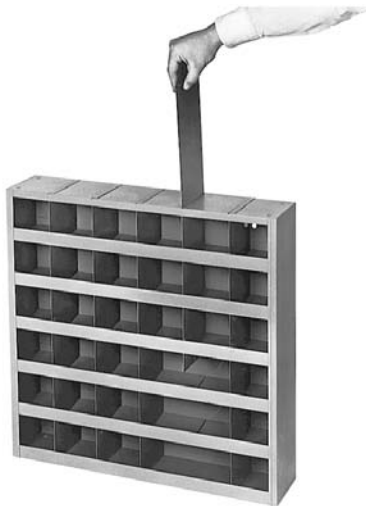

**BINS**

**P277**

**40 Compartment Bin**  
 33-3/4" Wide x 12" Deep x 24" High  
 Shipping Wt. 47 lbs. per carton  
 Packing: 1 Set up unit per carton  
 Color: green or gray enamel finish  
 (illustrated)

Can be shipped via UPS

**P40-S**

**40 Compartment Bin**  
 33-3/4" Wide x 9" Deep x 24" High  
 Shipping Wt. 38 lbs. per carton  
 Packing: 1 set up unit per carton  
 Color: green enamel finish

Can be shipped via UPS

**72B-9**

**72 Compartment Bin**  
 33-3/4" Wide x 9" Deep x 42" High  
 Shipping Weight: 75 lbs.  
 Packing: 1 Set up in two cartons  
 Color: green enamel finish  
 (Sold as a set only)

Can be shipped via UPS

**MB-36**

**Multi-Purpose Bin**  
 23-5/8" Wide x 4-3/4" Deep x 23-5/8" High.  
 Removable vertical dividers allow the creation of double-width openings, each with scoops. Keyhole slots are provided for wall mounting.  
 Shipping Weight: 25 lbs. per carton