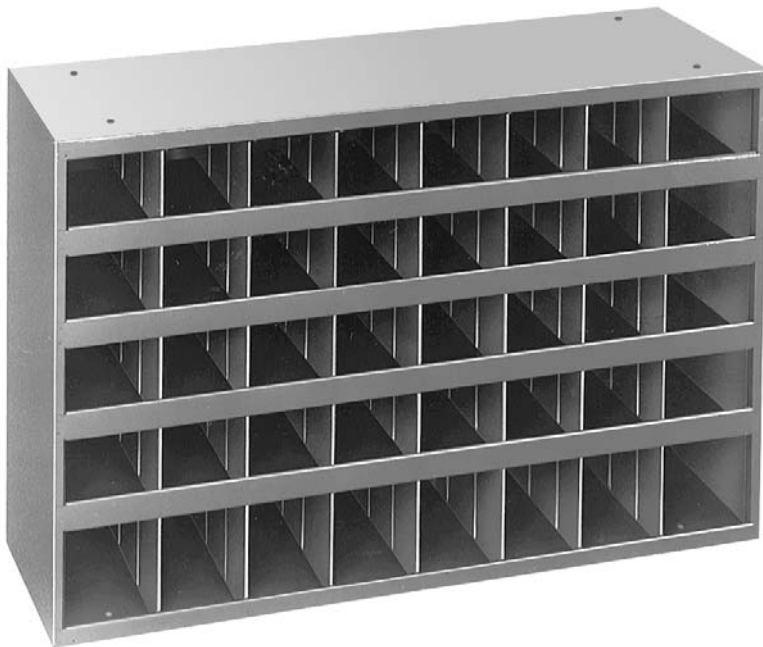

**BINS**

**P277**

**40 Compartment Bin**  
 33-3/4" Wide x 12" Deep x 24" High  
 Shipping Wt. 47 lbs. per carton  
 Packing: 1 Set up unit per carton  
 Color: green or gray enamel finish  
 (illustrated)

Can be shipped via UPS

**P40-S**

**40 Compartment Bin**  
 33-3/4" Wide x 9" Deep x 24" High  
 Shipping Wt. 38 lbs. per carton  
 Packing: 1 set up unit per carton  
 Color: green enamel finish

Can be shipped via UPS

**72B-9**

**72 Compartment Bin**  
 33-3/4" Wide x 9" Deep x 42" High  
 Shipping Weight: 75 lbs.  
 Packing: 1 Set up in two cartons  
 Color: green enamel finish  
 (Sold as a set only)

Can be shipped via UPS

**MB-36**

**Multi-Purpose Bin**  
 23-5/8" Wide x 4-3/4" Deep x 23-5/8" High.  
 Removable vertical dividers allow the creation of double-width openings, each with scoops. Keyhole slots are provided for wall mounting.  
 Shipping Weight: 25 lbs. per carton