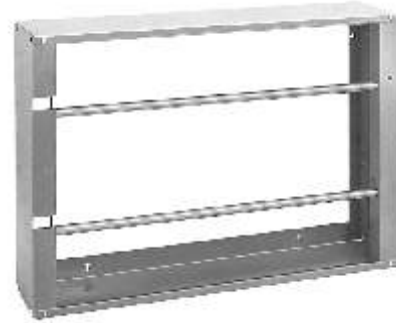

CABINETS AND RACKS

No. 1-WSR

Wire Spool Rack
 26-1/8" Wide x 6" Deep x 37-1/8" High
 Four sturdy steel rods provide secure and convenient storage for reels as large as 11" in diameter. Heavy duty steel with enamel finish. Does not include wire.
 Weight: 20 lbs. Can be shipped UPS

No. 2-WSR

Wire Spool Rack
 26" Wide x 5-3/4" Deep x 18" High
 Two sturdy steel rods for storing and dispensing spools of wire. May be counter, wall or vehicle mounted.
 Shipping Weight 15 lbs. per carton
 Can be shipped via UPS

No. 1-TR

Threaded Rod Rack
 24" Wide x 6-7/8" Deep x 24-3/8" High
 Separates and protects threaded rods, in 18 separate compartments, 2-1/8" (54.0mm) in diameter. Does not include threaded rod stock.
 Heavy duty steel with enamel finish
 Weight: 14 lbs. Can be shipped UPS

No. 1-KS

Key Stock Rack
 12-1/4" Wide x 6-1/8" Deep x 12" High
 Designed to hold material used in the manufacture of keyways which generally run from 1/8" square up to 3/4" square and approximately 12" long. Offers a total of 12 compartments for the convenient storage of stock of 12 different sizes. A 3" panel is furnished for both wall protection or use as a sign. Keyhole slots permit wall mounting. Does not include key stock. Heavy duty steel with enamel finish.
 Weight: 7 lbs. Can be shipped UPS