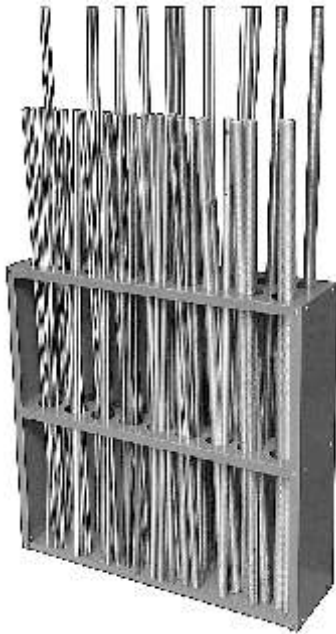

CABINETS AND RACKS

No. 1-WSR

Wire Spool Rack
 26-1/8" Wide x 6" Deep x 37-1/8" High
 Four sturdy steel rods provide secure and convenient storage for reels as large as 11" in diameter. Heavy duty steel with enamel finish. Does not include wire.
 Weight: 20 lbs. Can be shipped UPS

No. 2-WSR

Wire Spool Rack
 26" Wide x 5-3/4" Deep x 18" High
 Two sturdy steel rods for storing and dispensing spools of wire. May be counter, wall or vehicle mounted.
 Shipping Weight 15 lbs. per carton
 Can be shipped via UPS

No. 1-TR

Threaded Rod Rack
 24" Wide x 6-7/8" Deep x 24-3/8" High
 Separates and protects threaded rods, in 18 separate compartments, 2-1/8" (54.0mm) in diameter. Does not include threaded rod stock.
 Heavy duty steel with enamel finish
 Weight: 14 lbs. Can be shipped UPS

No. 1-KS

Key Stock Rack
 12-1/4" Wide x 6-1/8" Deep x 12" High
 Designed to hold material used in the manufacture of keyways which generally run from 1/8" square up to 3/4" square and approximately 12" long. Offers a total of 12 compartments for the convenient storage of stock of 12 different sizes. A 3" panel is furnished for both wall protection or use as a sign. Keyhole slots permit wall mounting. Does not include key stock. Heavy duty steel with enamel finish.
 Weight: 7 lbs. Can be shipped UPS