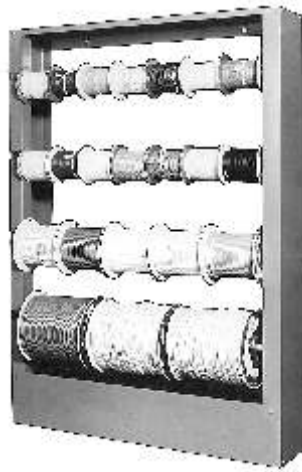

CABINETS AND RACKS

No. 1-WSR

Wire Spool Rack
 26-1/8" Wide x 6" Deep x 37-1/8" High
 Four sturdy steel rods provide secure and convenient storage for reels as large as 11" in diameter. Heavy duty steel with enamel finish. Does not include wire.
 Weight: 20 lbs. Can be shipped UPS

No. 2-WSR

Wire Spool Rack
 26" Wide x 5-3/4" Deep x 18" High
 Two sturdy steel rods for storing and dispensing spools of wire. May be counter, wall or vehicle mounted.
 Shipping Weight 15 lbs. per carton
 Can be shipped via UPS

No. 1-TR

Threaded Rod Rack
 24" Wide x 6-7/8" Deep x 24-3/8" High
 Separates and protects threaded rods, in 18 separate compartments, 2-1/8" (54.0mm) in diameter. Does not include threaded rod stock.
 Heavy duty steel with enamel finish
 Weight: 14 lbs. Can be shipped UPS

No. 1-KS

Key Stock Rack
 12-1/4" Wide x 6-1/8" Deep x 12" High
 Designed to hold material used in the manufacture of keyways which generally run from 1/8" square up to 3/4" square and approximately 12" long. Offers a total of 12 compartments for the convenient storage of stock of 12 different sizes. A 3" panel is furnished for both wall protection or use as a sign. Keyhole slots permit wall mounting. Does not include key stock. Heavy duty steel with enamel finish.
 Weight: 7 lbs. Can be shipped UPS