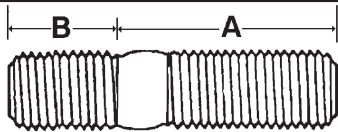

No. 6538 "Fix-Kit"

Cylinder Head & Manifold Studs
24 Varieties - 120 Pieces

| Auveco Part No. | Dimensions | |
|-----------------|--------------------------------|------------------|
| | A | B |
| 9667 | 1/4"-28 x 7/16" | 1/4"-20 x 7/16" |
| 9669 | 1/4"-28 x 3/4" | 1/4"-20 x 1/2" |
| 9674 | 5/16"-24 x 5/8" | 5/16"-18 x 1/2" |
| 9675 | 5/16"-24 x 5/8" | 5/16"-18 x 3/4" |
| 9676 | 5/16"-24 x 7/8" | 5/16"-18 x 9/16" |
| 9677 | 5/16"-24 x 1" | 5/16"-18 x 9/16" |
| 9679 | 5/16"-18 x 7/8" | 5/16"-18 x 7/16" |
| 9683 | 3/8"-24 x 3/4" | 3/8"-16 x 1/2" |
| 9684 | 3/8"-24 x 3/4" | 3/8"-16 x 1/2" |
| 9686 | 3/8"-24 x 1" | 3/8"-16 x 5/8" |
| 9687 | 3/8"-16 x 1-1/8" | 3/8"-16 x 5/8" |
| 14827 | 3/8"-16 x 1-1/2" | 3/8"-16 x 7/16" |
| 9689 | 3/8"-24 x 1" | 3/8"-16 x 3/4" |
| 9690 | 3/8"-24 x 2" | 3/8"-16 x 5/8" |
| 9692 | 3/8"-16 x 1-5/8" | 3/8"-16 x 7/16" |
| 14828 | 3/8"-16 x 1-5/8" | 3/8"-16 x 7/16" |
| 9701 | 7/16"-20 x 7/8" | 7/16"-14 x 3/4" |
| 9705 | 7/16"-20 x 3/4" | 7/16"-14 x 3/4" |
| 9711 | 7/16"-14 x 1-1/4" | 7/16"-14 x 3/4" |
| 9715 | 7/16"-20 x 1-13/16" | 7/16"-14 x 3/4" |
| 9731 | 1/2"-20 x 1" | 1/2"-13 x 3/4" |
| 9732 | 1/2"-20 x 2" | 1/2"-13 x 3/4" |
| 11982 | M8-1.25 x 22mm; M8-1.25 x 10mm | 40mm Overall |
| 11983 | M8-1.25 x 22mm; M8-1.25 x 10mm | 45mm Overall |