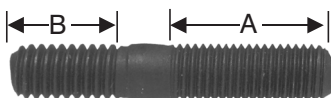

Sec. 15

"6500" SERIES LARGE DRAWER "FIX-KITS"

No. 6554 "Fix-Kit"
J.I.S. Hex Flange Bolts
& Spin Lock Nuts
21 Varieties, 322 Pieces

Auveco Part No.	Size
17315	M6-1.0 x 12mm
17316	M6-1.0 x 16mm
18807	M6-1.0 x 20mm
21048	M6-1.0 x 25mm
18808	M6-1.0 x 30mm
18809	M6-1.0 x 40mm
18980	M8-1.25 x 12mm
17387	M8-1.25 x 16mm
17388	M8-1.25 x 20mm
21051	M8-1.25 x 25mm
17389	M8-1.25 x 30mm
21052	M8-1.25 x 35mm
17390	M8-1.25 x 40mm
21053	M8-1.25 x 45mm
17188	M10-1.25 x 16mm
17189	M10-1.25 x 20mm
21054	M10-1.25 x 25mm
17190	M10-1.25 x 30mm
21055	M10-1.25 x 35mm
17191	M10-1.25 x 40mm
21056	M10-1.25 x 45mm
16769	M6-1.0 Nut
16830	M8-1.25 Nut
16470	M10-1.25 Nut

You Can Email
Your Suggestions
For New Assortments
To: mail@auveco.com

We Welcome All
Your Suggestions

No. 6538 "Fix-Kit"
Cylinder Head & Manifold Studs
24 Varieties - 120 Pieces

Auveco Part No.	Dimensions	
	A	B
9667	A: 1/4"-28 x 7/16"	
	B: 1/4"-20 x 7/16"	
9669	A: 1/4"-28 x 3/4"	
	B: 1/4"-20 x 1/2"	
9674	A: 5/16"-24 x 5/8"	
	B: 5/16"-18 x 1/2"	
9675	A: 5/16"-24 x 5/8"	
	B: 5/16"-18 x 3/4"	
9676	A: 5/16"-24 x 7/8"	
	B: 5/16"-18 x 9/16"	
9677	A: 5/16"-24 x 1"	
	B: 5/16"-18 x 9/16"	
9679	A: 5/16"-18 x 7/8"	
	B: 5/16"-18 x 7/16"	
9683	A: 3/8"-24 x 3/4"	
	B: 3/8"-16 x 1/2"	
9684	A: 3/8"-24 x 3/4"	
	B: 3/8"-16 x 1/2"	
9686	A: 3/8"-24 x 1"	
	B: 3/8"-16 x 5/8"	
9687	A: 3/8"-16 x 1-1/8"	
	B: 3/8"-16 x 5/8"	
14827	A: 3/8"-16 x 1-1/2"	
	B: 3/8"-16 x 7/16"	
9689	A: 3/8"-24 x 1"	
	B: 3/8"-16 x 3/4"	
9690	A: 3/8"-24 x 2"	
	B: 3/8"-16 x 5/8"	
9692	A: 3/8"-16 x 1-5/8"	
	B: 3/8"-16 x 7/16"	
9701	A: 7/16"-20 x 7/8"	
	B: 7/16"-14 x 3/4"	
9705	A: 7/16"-20 x 3/4"	
	B: 7/16"-14 x 3/4"	
9711	A: 7/16"-14 x 1-1/4"	
	B: 7/16"-14 x 3/4"	
9715	A: 7/16"-20 x 1-13/16"	
	B: 7/16"-14 x 3/4"	
9728	A: 1/2"-20 x 15/16"	
	B: 1/2"-13 x 13/16"	
9731	A: 1/2"-20 x 1"	
	B: 1/2"-13 x 3/4"	
9732	A: 1/2"-20 x 2"	
	B: 1/2"-13 x 3/4"	
11982	A: M8-1.25 x 22mm	
	B: M8-1.25 x 10mm	
	40mm Overall	
11983	A: M8-1.25 x 22mm	
	B: M8-1.25 x 10mm	
	45mm Overall	