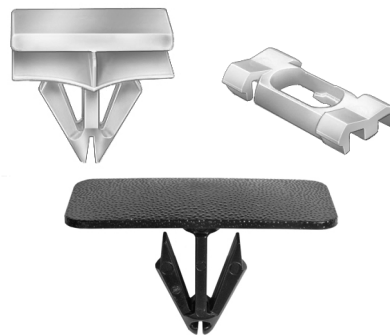

No. 6522 "Fix-Kit"

"Xmas Tree" Retainers
GM, Ford & Chrysler
12 Varieties - 550 Pieces

Contains the following Auveco Part Numbers: **10831, 11146, 11796, 12137, 12565, 12737, 12766, 12909, 16818, 17339, 17612 & 17664.**

No. 6520 "Fix-Kit"

"Xmas Tree" Retainers
Ford
12 Varieties - 465 Pieces

Contains the following Auveco Part Numbers: **10831, 11136, 11146, 11351, 11671, 12565, 12571, 12909, 14757, 17339, 17664 & 20192.**

No. 6517 "Fix-Kit"

Nylon Nuts
16 Varieties - 850 Pieces

Contains the following Auveco Part Numbers: **2625, 3682, 5228, 8435, 9829, 9851, 9862, 10330, 11368, 11691, 11719, 11838, 11855, 13450, 13933 & 18816.**