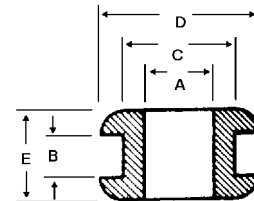

Vinyl Grommets

- Black Vinflex 163
- Exceptional Aging Qualities
- High Dielectric Properties
- Oil Resistant

- Non-Conductive
- Durometer Hardness 60
- Excellent Resistance to Ozone and Sunlight

Auveco Part No.	"A" Bore Diameter	"B" Groove Width	"C" Groove Diameter	"D" Outside Diameter	"E" Overall Thickness	Unit Pkg.
14764	1/4"	1/16"	3/8"	9/16"	1/4"	50
14765	5/16"	1/16"	7/16"	5/8"	1/4"	50
14767	1/2"	1/16"	5/8"	13/16"	9/32"	25

Rubber Grommets

Made of SBR Material
Durometer Hardness 60

All Packed 25

Auveco Part No.	A Bore Dia.	B Groove Width	C Groove Dia.	D Outside Dia.	E Overall Thickness	Auveco Part No.	A Bore Dia.	B Groove Width	C Groove Dia.	D Outside Dia.	E Overall Thickness
4408	1/8"	3/32"	3/8"	1/2"	5/16"	16456	3/8"	1/16"	5/8"	7/8"	11/32"
4410	5/32"	1/16"	1/4"	3/8"	3/16"	4425	3/8"	1/16"	1"	1-1/4"	1/4"
4411	5/32"	3/32"	1/4"	7/16"	3/8"	4426	3/8"	1/4"	5/8"	7/8"	1/2"
4413	3/16"	1/16"	5/16"	1/2"	1/4"	16457	7/16"	1/16"	9/16"	3/4"	1/4"
4414	3/16"	3/32"	9/32"	3/8"	5/16"	4428	1/2"	3/32"	3/4"	31/32"	9/32"
4415	3/16"	1/4"	5/16"	7/16"	3/8"	4429	1/2"	3/32"	25/32"	1"	11/32"
16454	1/4"	1/16"	3/8"	1/2"	3/16"	16458	1/2"	1/8"	3/4"	1"	1/2"
4417	1/4"	1/16"	7/16"	5/8"	3/16"	4430	1/2"	1/4"	13/16"	1-1/16"	1/2"
4418	1/4"	1/16"	1"	1-1/4"	1/4"	4431	5/8"	1/8"	7/8"	1-1/8"	3/8"
4419	5/16"	1/16"	7/16"	9/16"	3/16"	4432	5/8"	1/16"	7/8"	1-1/8"	5/16"
4420	5/16"	1/16"	9/16"	13/16"	5/16"	4433	3/4"	1/16"	15/16"	1-1/8"	1/4"
16455	5/16"	1/16"	3/4"	1"	5/16"	4434	3/4"	1/16"	1-1/16"	1-3/8"	3/8"
4421	5/16"	1/8"	9/16"	13/16"	3/8"	4435	3/4"	1/16"	1-1/4"	1-5/8"	1/4"
4422	5/16"	1/4"	9/16"	13/16"	1/2"	4436	3/4"	1/4"	1-1/4"	1-5/8"	7/16"
4423	3/8"	1/16"	1/2"	5/8"	9/32"						