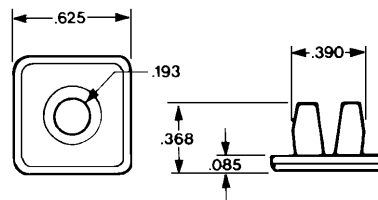

UNIT PACKAGE: 100 Sets

**16800**

Nylon Screw,  
Spacer & Washer  
Brass Nut

M6-1.0 x 20mm  
Slotted Pan Head License  
Plate Screw & Hardware  
12mm (15/32") Head Dia.  
10mm (25/64") Hex Width (ATF)  
12.5mm (1/2") Washer O.D.  
19mm (3/4") Spacer O.D.  
Toyota

UNIT PACKAGE: 25 Sets

**17636**

Nylon

License Plate  
Bracket Spacer  
1/4" (6mm) I.D.  
3/4" (19mm) O.D.  
1/4" (6mm) Thick  
Toyota

UNIT PACKAGE: 50

**2625**

Nylon

#8 Screw Size  
License Plate Nut &  
Headlight Door Mounting  
Screw Nut  
Chrysler

UNIT PACKAGE: 100

**5228**

(3783006)  
Nylon

#10 Screw Size  
License Plate Nut  
GM

**Use With Auveco Screw 5278**

UNIT PACKAGE: 50

**13466**

(6032516)  
Black Nylon

License Plate Nut  
#12 Screw Size  
Chrysler

UNIT PACKAGE: 25

**3682**

(1196781)  
Nylon

1/4"-20 Screw Size  
License Plate Nut  
GM

**Use With Auveco Screw 5307**

UNIT PACKAGE: 50