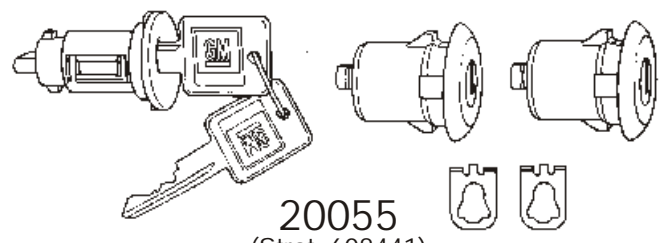

LOCK SETS & LOCK SERVICE PACKAGES

GENERAL MOTORS (Cont.)

20055
 (Strat: 608441)
 Ignition & Door Locks
 Coded, Chrome Caps
 Dash Mounted Ignition
 Short (7/32") Shaft Length
 On Door Locks
 GM 1966-On
 UNIT PACKAGE: 1 Set

20051
 (Strat: 608333)
 Door & Deck Locks
 Coded, Chrome Caps
 Short (7/32") Shaft Length
 On Door Locks
 Standard Vertical Clip Deck Lock
 GM 1977-On
 UNIT PACKAGE: 1 Set

LOCK SERVICE PACKAGES
 CHRYSLER & JEEP

20078
 (Strat: 701247)
 Ignition Lock (Push To Start)
 Chrome Cylinder
 Chrysler 1992-90
 UNIT PACKAGE: 1

CHRYSLER & JEEP (Cont.)

20086
 (Strat: 701714)
 Door Lock
 Double Bitted, Groove 73
 Chrysler & Jeep 1988-On
 UNIT PACKAGE: 1