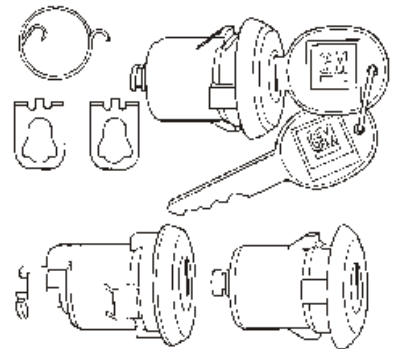

LOCK SETS & LOCK SERVICE PACKAGES

GENERAL MOTORS (Cont.)

20055
 (Strat: 608441)
 Ignition & Door Locks
 Coded, Chrome Caps
 Dash Mounted Ignition
 Short (7/32") Shaft Length
 On Door Locks
 GM 1966-On
 UNIT PACKAGE: 1 Set

20051
 (Strat: 608333)
 Door & Deck Locks
 Coded, Chrome Caps
 Short (7/32") Shaft Length
 On Door Locks
 Standard Vertical Clip Deck Lock
 GM 1977-On
 UNIT PACKAGE: 1 Set

LOCK SERVICE PACKAGES
 CHRYSLER & JEEP

20078
 (Strat: 701247)
 Ignition Lock (Push To Start)
 Chrome Cylinder
 Chrysler 1992-90
 UNIT PACKAGE: 1

CHRYSLER & JEEP (Cont.)

20086
 (Strat: 701714)
 Door Lock
 Double Bitted, Groove 73
 Chrysler & Jeep 1988-On
 UNIT PACKAGE: 1

20040
 (Strat: 607868)
 Door, Deck & Tailgate Lock
 Chrome Cap
 Short (7/32") Shaft Length
 GM 1977-On
 UNIT PACKAGE: 1

20073
 (Strat: 700839)
 Door Lock
 Black Chrome Cap
 Mini-Van & APV
 Front Door 1984-On
 UNIT PACKAGE: 1