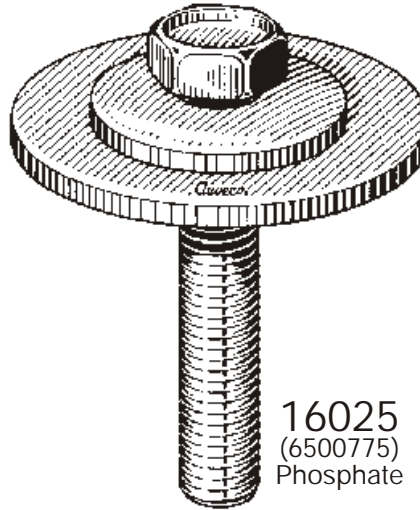

METRIC ITEMS

16741
(14001842)
Zinc

M10-1.50 x 46mm
Hex Washer Head
Class 9.8
15mm Hex
22mm (7/8") Washer Hd. O.D.
Starter Bolt
GM

UNIT PACKAGE: 5

16025
(6500775)
Phosphate

M10-1.50 x 60mm
Hex Head Sems®
Class 10.9 15mm Hex
32mm (1-1/4") Sm. Washer O.D.
52mm (2-1/16") Lg. Washer O.D.
Alternator Mounting Bracket
Chrysler

UNIT PACKAGE: 5

Not Actual Size

16742
(14001841)
Zinc

M10-1.50 x 114mm
Hex Washer Head
21mm (13/16")
Washer Head O.D.
Class 9.8
15mm Hex
GM Starter Bolt

UNIT PACKAGE: 5

METRIC SPECIAL TAPPING SCREWS

Metric Torx® Head Tapping Screws
300 Series Stainless Steel

Auveco Part No.	Size	Head Style	GM Number	Finish	Unit Pkg.
14572	M4.2-1.41 x 13mm	M8 Pan	11504646	Chrome	50
14052	M4.2-1.41 x 16mm	M8 Pan	11508879	Black Ox	50
11937	M4.2-1.41 x 20mm	M7 Oval	11504069	Chrome	50
11938	M4.2-1.41 x 20mm	M7 Oval	11504659	Black Ox	50
14950	M4.2-1.41 x 20mm	M8 Oval	11504477	Chrome	50
11944	M4.2-1.41 x 20mm	M8 Pan	11504655	Black Ox	50
14051	M4.2-1.41 x 20mm	M8 Pan	11508561	Black Ox	50
		12mm Washer O.D. Sems®			
14046	M4.2-1.41 x 25mm	M8 Pan	11504662	Black Ox	50
14049	M4.2-1.41 x 25mm	M8 Pan	11504661	Chrome	50
14053	M4.2-1.41 x 25mm	M7 Oval	11505182	Black Ox	50
14569	M4.2-1.41 x 25mm	M7 Oval	11504551	Chrome	50
11939	M4.2-1.41 x 30mm	M7 Oval	11504522	Chrome	50
11940	M4.2-1.41 x 30mm	M7 Oval	11504656	Black Ox	50
14050	M4.2-1.41 x 30mm	M8 Pan	11505835	Black Ox	50
11945	M4.2-1.41 x 35mm	M8 Pan	11504663	Chrome	25
14047	M4.2-1.41 x 35mm	M7 Oval	11504785	Black Ox	50
14952*	M4.2-1.41 x 55mm	M8 Pan	14083901	Black Ox	50

* Not Fully Threaded