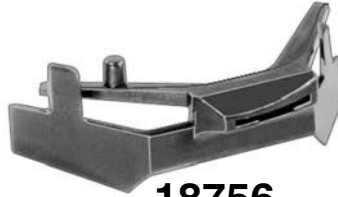

19740

(90666-SSO-003)
White Nylon

Roof Moulding Clip
Acura Integra & Legend
Honda Prelude
1992-On

UNIT PACKAGE: 10

18756

(90621-SK7-003)
White Nylon

Windshield Corner Moulding Clip
Integra
1993-90

UNIT PACKAGE: 5

18759

(90601-SK7-003)
Green Nylon

Windshield Side Moulding Clip
Integra 3 & 4 Door
1993-90

UNIT PACKAGE: 15

17323

(91513-SP0-003)
Teal Nylon

Windshield Side Moulding Clip
4 Door Legend
1991-On

UNIT PACKAGE: 10