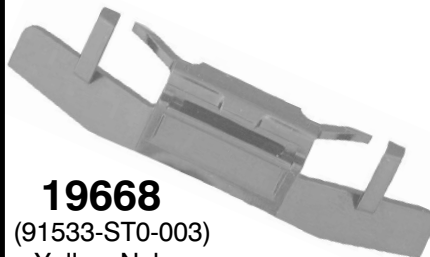

19668

(91533-ST0-003)
Yellow Nylon

Windshield Moulding Clip
Integra
1994-On

UNIT PACKAGE: 10