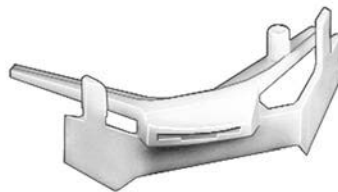

18763

(90611-SK7-003)
White Nylon

Windshield Corner Moulding Clip
Integra
1993-90

UNIT PACKAGE: 5

18757

(91527-SP1-003)
Green Nylon